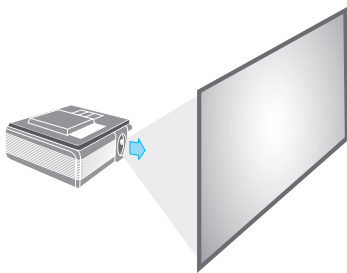

DETAILS

Translucent fabric
Ideal for retro projection with a video projector placed behind the screen