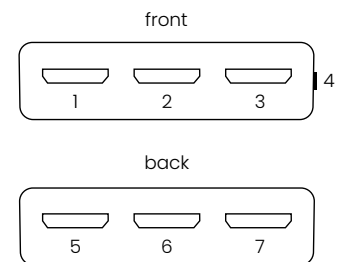

Connections

1. 1 HDMI input 4
2. 2 HDMI output
3. 3 HDMI input 5
4. 4 IR receiver
5. 5 HDMI input 3
6. 6 HDMI input 2
7. 7 HDMI input 1