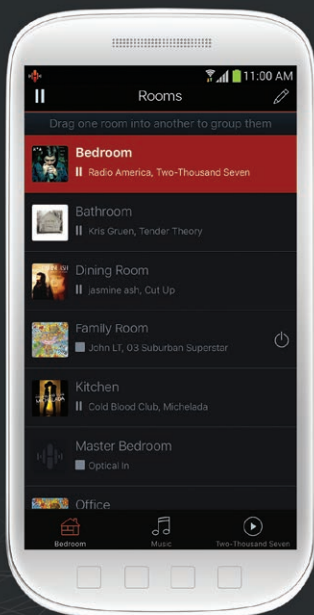

THE HEOS APP.

A SIMPLE, EASY TO USE INTERFACE

Stream from your favourite online music services, or listen to tracks directly from your phone, tablet or USB drives. With HEOS, you have all the options you need and all the access you want.