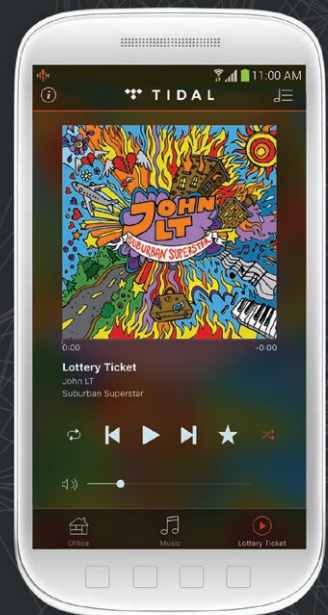

THE HEOS APP.

A SIMPLE, EASY TO USE INTERFACE

Stream from your favourite online music services, or listen to tracks directly from your phone, tablet or USB drives. With HEOS, you have all the options you need and all the access you want.

ROOMS: Name each HEOS player according to the room where it is located. Group rooms together to play the same song in party mode. Separate rooms to play a different song in each of them.

NOW PLAYING: Instantly control what is playing in every room, view cover art or check the queue for what is coming up next. Create and save playlists.

*Availability of music services may vary by region. Not all services may be available at time of purchase. Some services may be added or discontinued from time to time based on decisions of the music service providers or others. Visit www.denon.co.uk/heos for announcements and details.

KEY FEATURES:

The HEOS 1 produces amazingly big sound from a compact, portable speaker. Enjoy streaming music from the cloud or local files using the intuitive HEOS app for iOS, Android™, and Kindle™.

The compact enclosure houses custom dual drivers including a wide range mid-woofer and precision dome tweeter. The HEOS 1 enclosure is sealed for humidity resistance, making it ideal for use in a humid environment, such as a bathroom.

The HEOS 1 features advanced DSP (Digital Signal Processing) to deliver full range sound, with custom EQ sound tailoring that helps deliver a smooth, natural tonal balance, along with dual channel Class D digital audio amplification.