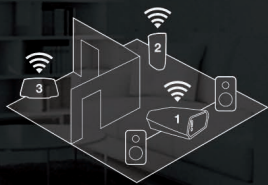

MULTI-ROOM

Every room deserves its own HEOS.

APPS & STREAMING SERVICES

Tap the App and start rockin'.

SOUND QUALITY

HEOS sound is a Denon legacy.

EASY SETUP

Setup in minutes. Listen forever.

PLUG IT IN

TAP THE APP

CONNECT TO
WIRELESS

LOVE THE
MUSIC

THE HEOS APP.

A SIMPLE, EASY TO USE INTERFACE

Stream from your favourite online music services, or listen to tracks directly from your phone, tablet or USB drives. With HEOS, you have all the options you need and all the access you want.

ROOMS: Name each HEOS player according to the room where it is located. Group rooms together to play the same song in party mode. Separate rooms to play a different song in each of them.

NOW PLAYING: Instantly control what is playing in every room, view cover art or check the queue for what is coming up next. Create and save playlists.

KEY FEATURES:

The HEOS 1 produces amazingly big sound from a compact, portable speaker. Enjoy streaming music from the cloud or local files using the intuitive HEOS app for iOS, Android™, and Kindle™.

The compact enclosure houses custom dual drivers including a wide range mid-woofer and precision dome tweeter. The HEOS 1 enclosure is sealed for humidity resistance, making it ideal for use in a humid environment, such as a bathroom.