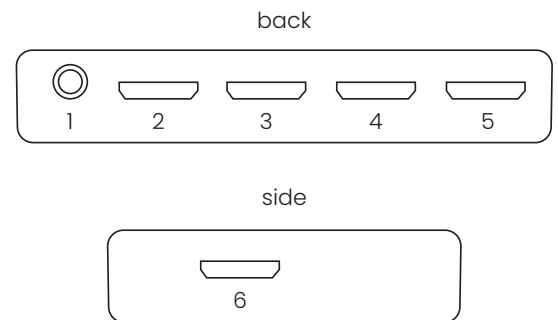

Order information

Connect 620 UHD

EU art.nr. 08336 EAN 8718164533365
UK art.nr 08337 EAN 8718164533372

Packaging size (h x w x d): 155 x 130 x 70 mm
(height incl. eurolock: 185 mm)

Set includes

- 1x HDMI switch
- 1x Remote control | Batteries included
- 1x Power adapter
- 1x User manual